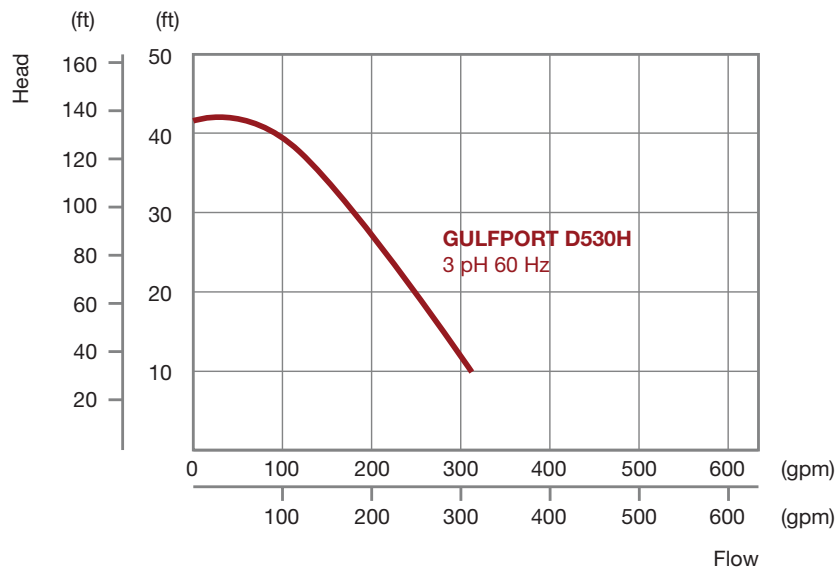

VISIT SITE NOW >>

Product code	Gulfport D530H
Solids handling, strainer hole	0.31 in
Liquid temperature	Max 104 °F
Depth of immersion	Max 65 ft
Max liquid specific gravity	1.1
pH of the pumped liquid	5 pH – 8 pH

Weight and dimensions	H - High head
Discharge connection	3 in
Height	28.3 in
Width	11.9 in
Diameter	10.9 in
Weight (excl. cable)	122 lb

PERFORMANCE CURVE