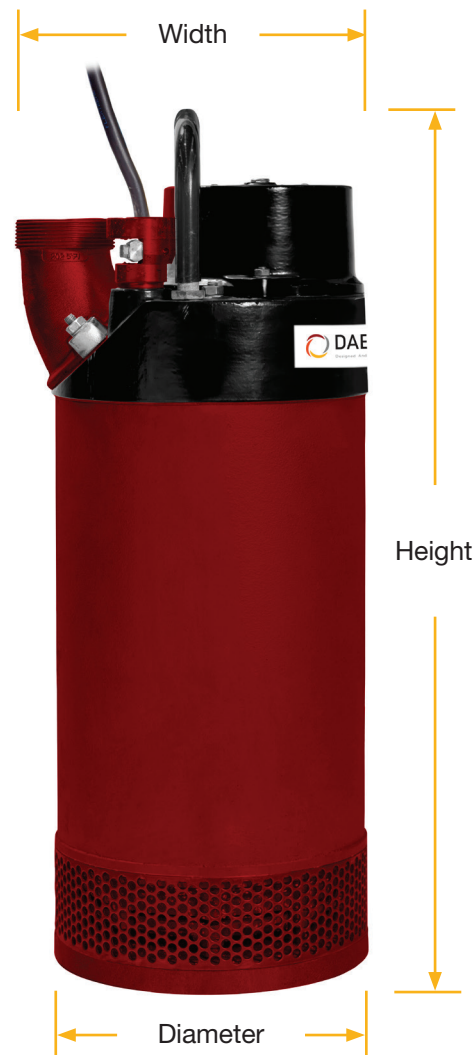

[VISIT SITE NOW >>](#)

PRODUCT REFERENCE SHEET

The **Gulfport D530H Submersible Drainage Pump** handle either clean or sand-laden water, even with small solid particles, with the best performance and efficiency. These pumps are designed with robustness, sustained performance and ease-of-maintenance in mind. Suitable for general dewatering applications, ground water, raw water, construction sites and harsh conditions on site.

Product code	Gulfport D530H
Installation	Portable drainage pump
Hydraulic range	H - high head
Insulation class	H (+180 °C / +356 °F) IEC 85 (VFD-ready)
Protection class	IP 68
Voltage variation	Max ± 5% of nominal voltage
Voltage imbalance	Max 2% - between phases
Max start-stop	Max 30 starts/hour
Cable	H07RN-F (20 m) / SOOW AWG (65 ft)
Casted parts	Corrosion resistant aluminum
Impeller	High chrome iron, 55±5 HRC
Wear parts	Rubber (NBR)
Strainer	Corrosion resistant aluminum
Shaft	Stainless steel
O-rings	Rubber (NBR)
Main bearing	Double row ball bearing in oil
Mechanical seal	Primary + secondary: SiC/SiC
Built-in controls and protection	Contactors + control relay
Thermal contacts	140 °C / 284 °F
Options / accessories	Float switch Zinc anodes Epoxy coating Quick couplings (hose / NPT / ISO-G / Camlock / Storz) Pump raft Terminal board Softstarter NSSHÖU screened cable Slim adapter

Rating	3 pH	Std cable
Power P₁	7.5 kW	
Power P₂	8.5 Hp	
Shaft speed	3500 rpm	
230 V	21 A	AWG 8
460 V	10.6 A	AWG 10
575 V	8.5 A	AWG 12

Other voltages on request

[VISIT SITE NOW >>](#)