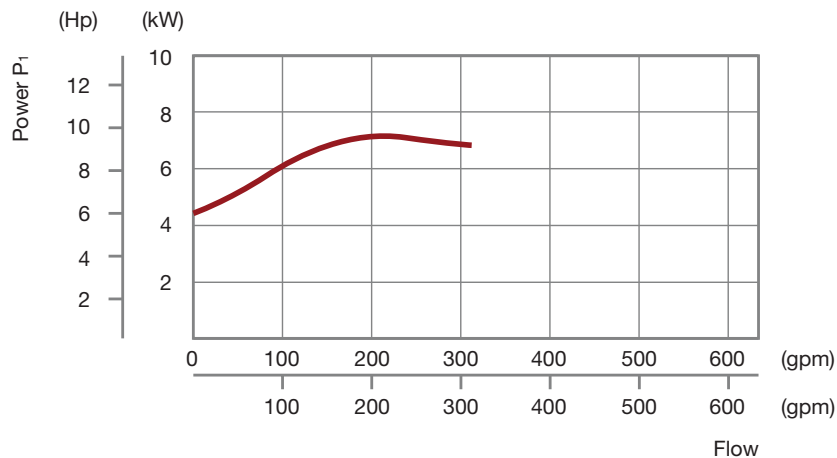

POWER RATING

VISIT SITE NOW >>